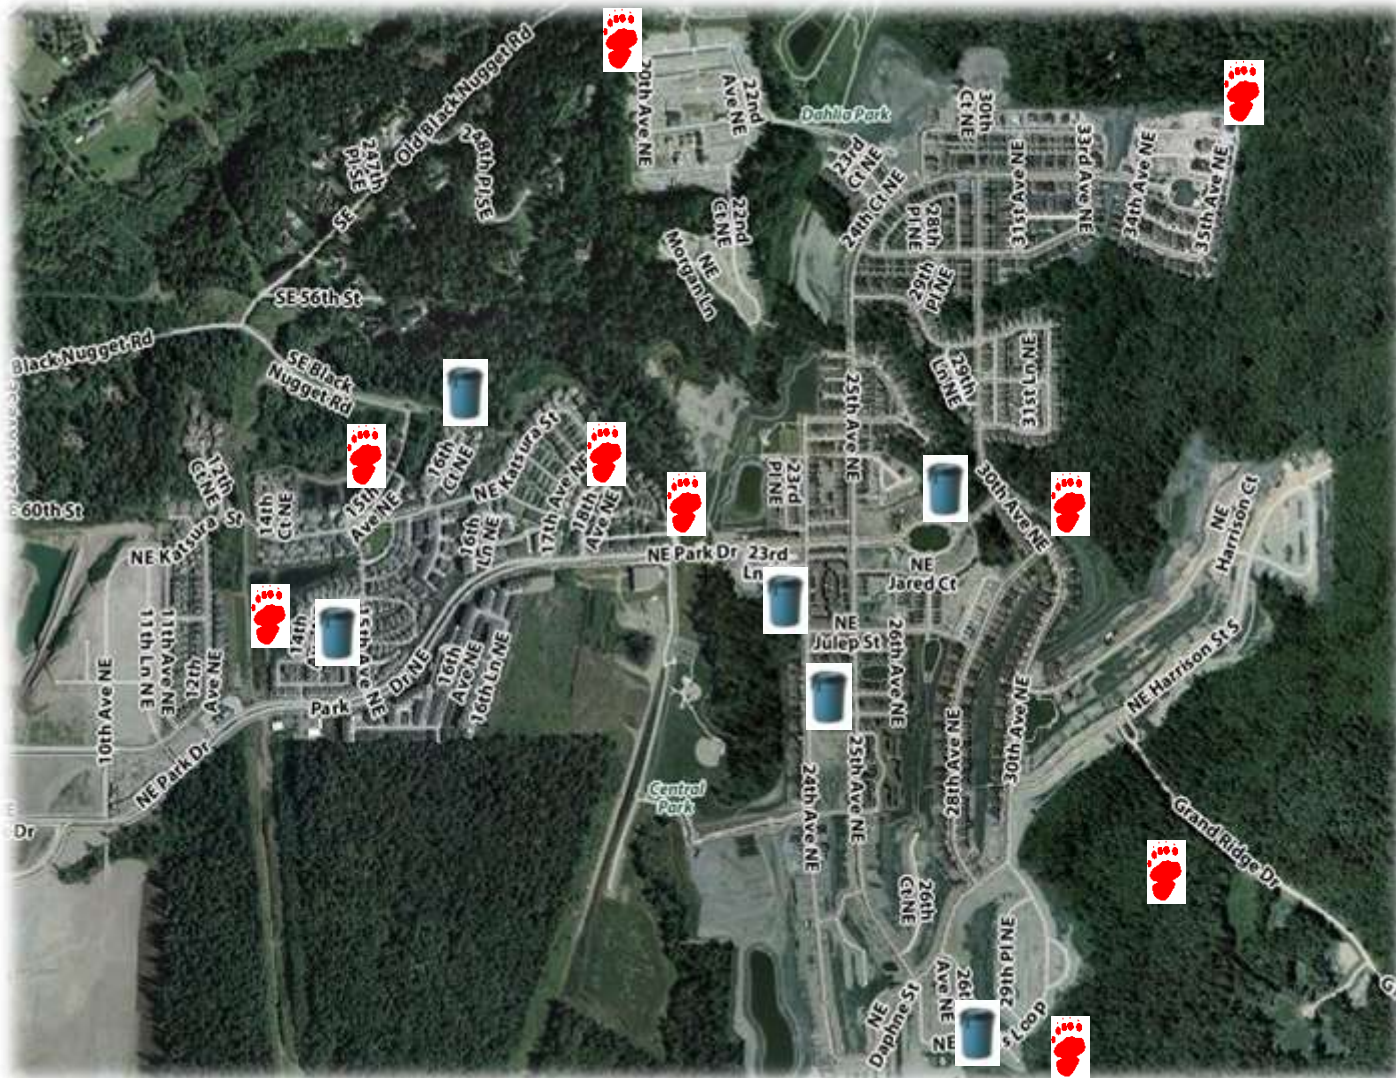

## Bear Incidents (Garbage or Sightings )

### Locations

- Ashland Park
- Black Nugget Park
- Central Park
- Concord Commons
- Crofton Springs
- Dahlia Park
- Grand Ridge
- Magnolia Park
- Village Green
- Wisteria Park

# Black Nugget Park, Central Park & Village Green

# Garbage Attracts Animals such as Coyotes and Raccoons that Prey on Neighborhood Cats

---